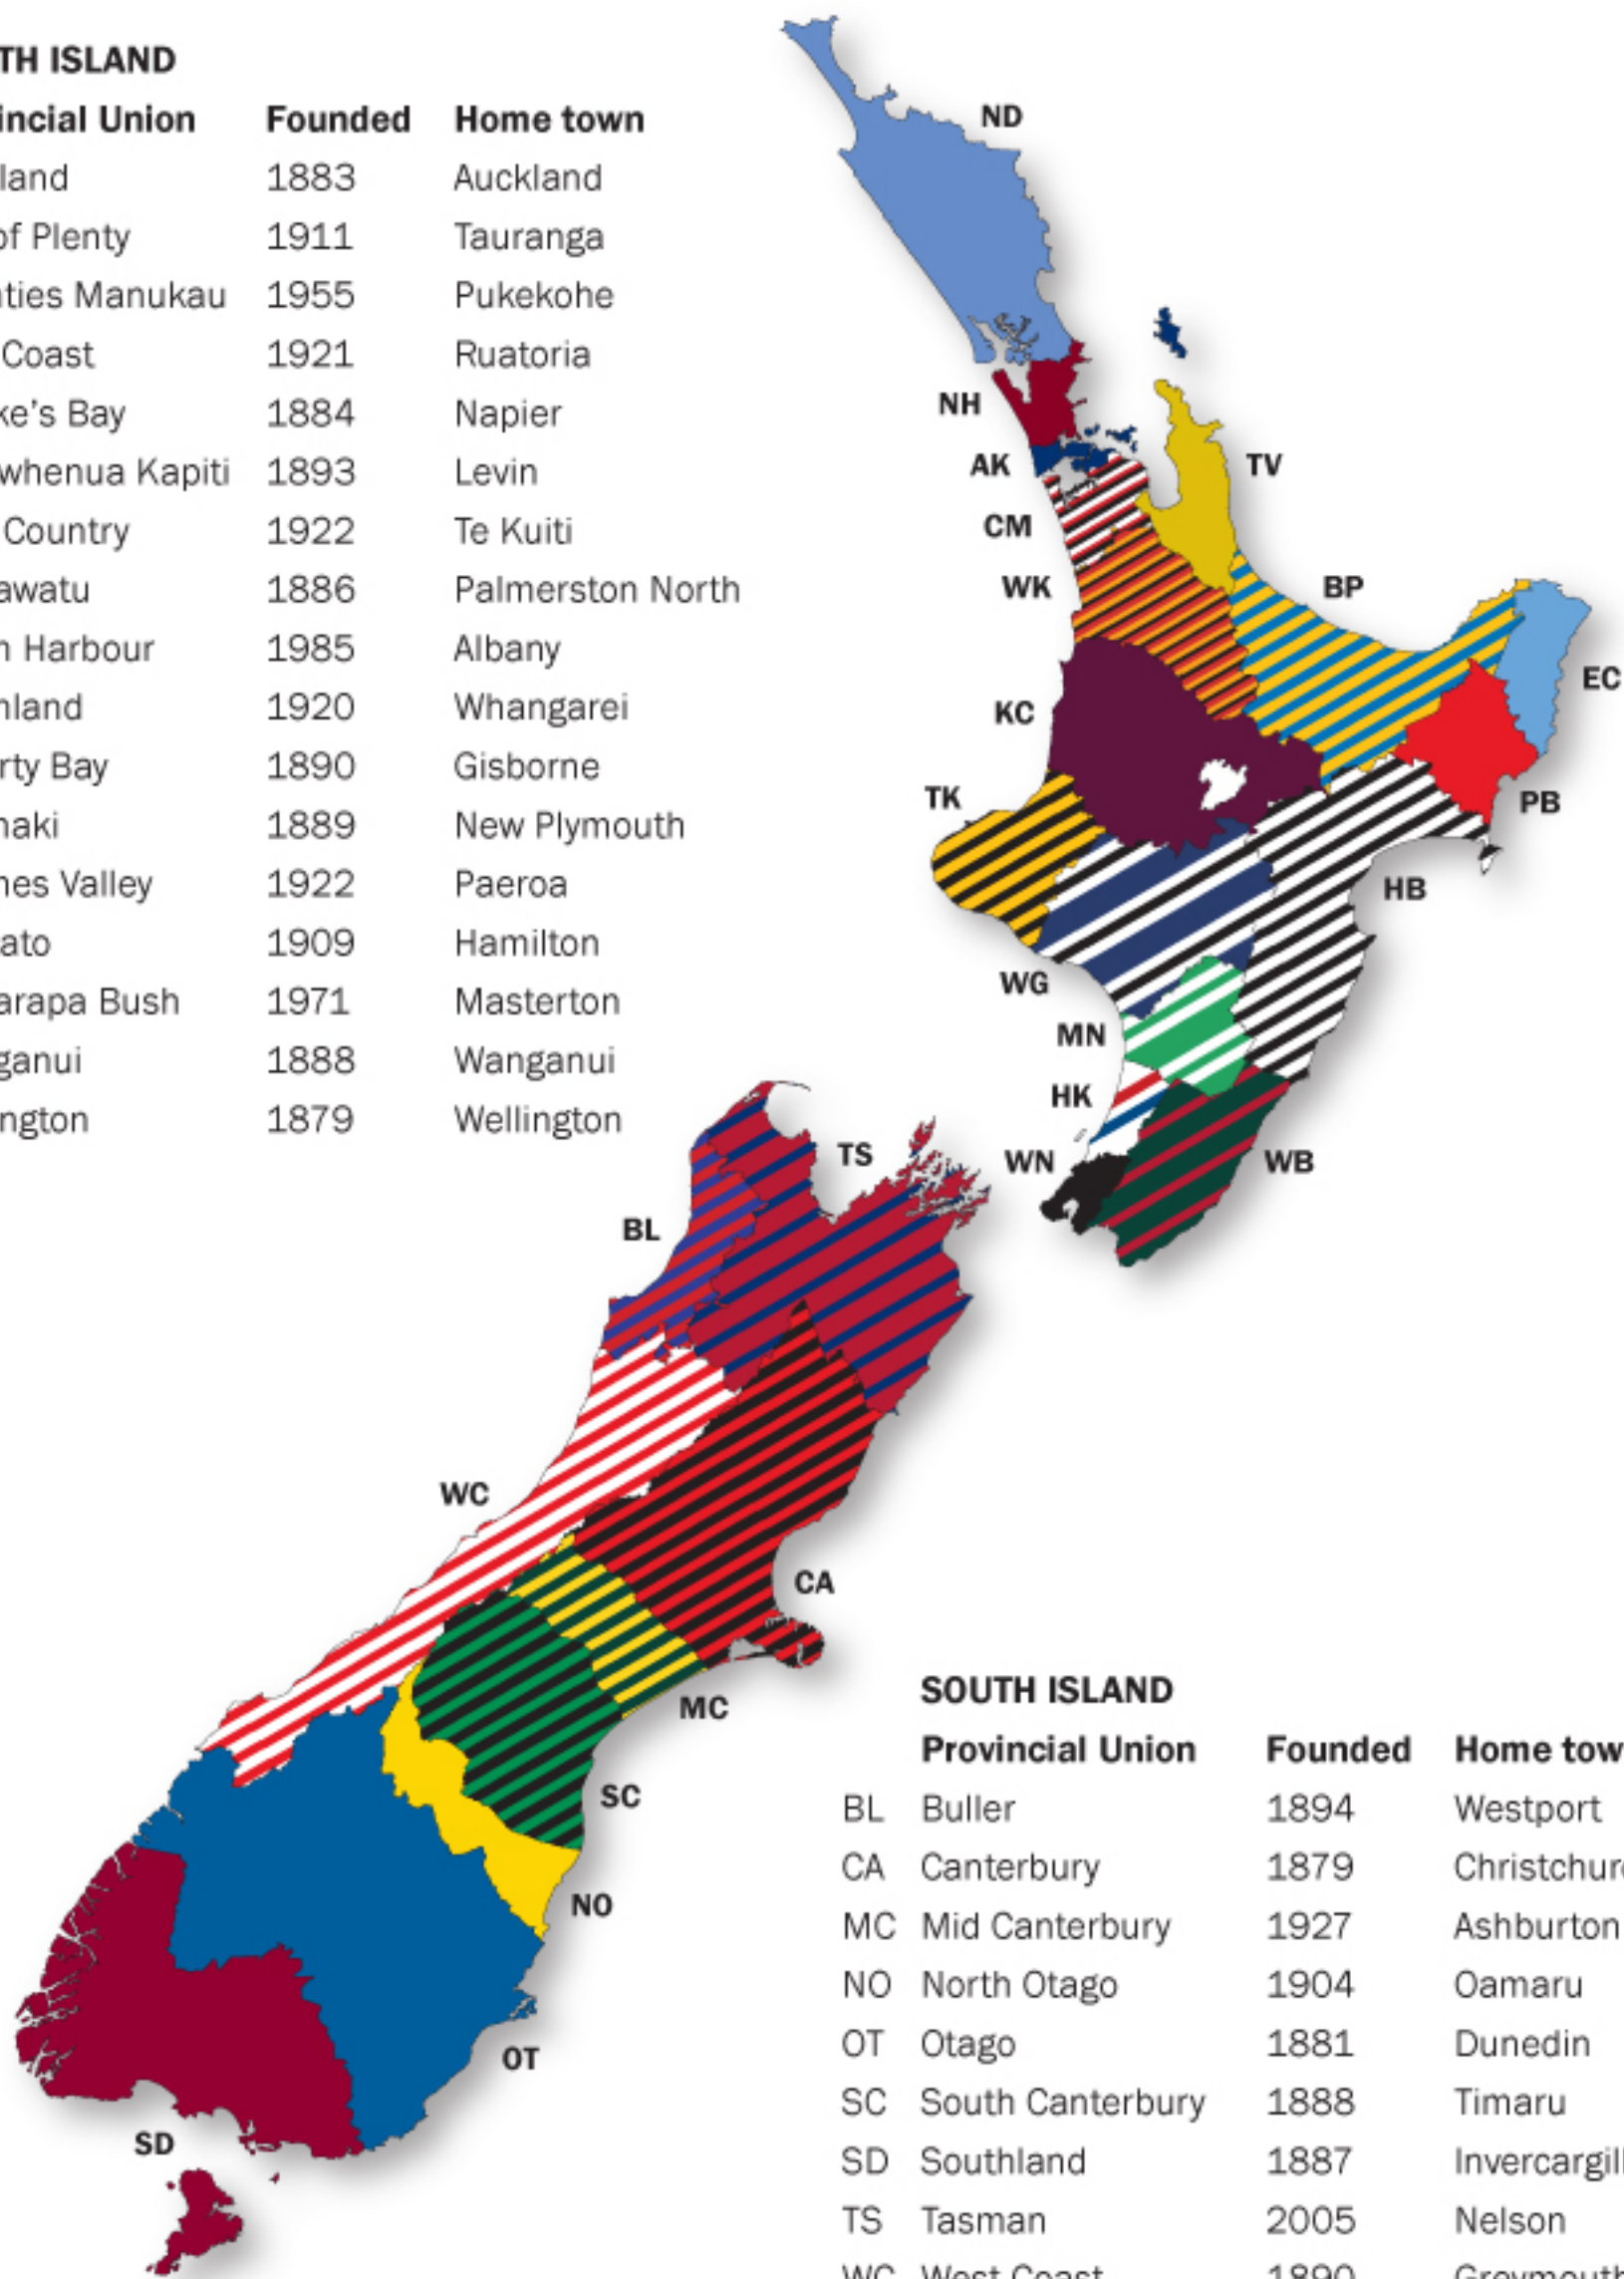

## NORTH ISLAND

	Provincial Union	Founded	Home town
AK	Auckland	1883	Auckland
BP	Bay of Plenty	1911	Tauranga
CM	Counties Manukau	1955	Pukekohe
EC	East Coast	1921	Ruatoria
HB	Hawke's Bay	1884	Napier
HK	Horowhenua Kapiti	1893	Levin
KC	King Country	1922	Te Kuiti
MN	Manawatu	1886	Palmerston North
NH	North Harbour	1985	Albany
ND	Northland	1920	Whangarei
PB	Poverty Bay	1890	Gisborne
TK	Taranaki	1889	New Plymouth
TV	Thames Valley	1922	Paeroa
WK	Waikato	1909	Hamilton
WB	Wairarapa Bush	1971	Masterton
WG	Wanganui	1888	Wanganui
WN	Wellington	1879	Wellington

## SOUTH ISLAND

	Provincial Union	Founded	Home town
BL	Buller	1894	Westport
CA	Canterbury	1879	Christchurch
MC	Mid Canterbury	1927	Ashburton
NO	North Otago	1904	Oamaru
OT	Otago	1881	Dunedin
SC	South Canterbury	1888	Timaru
SD	Southland	1887	Invercargill
TS	Tasman	2005	Nelson
WC	West Coast	1890	Greymouth